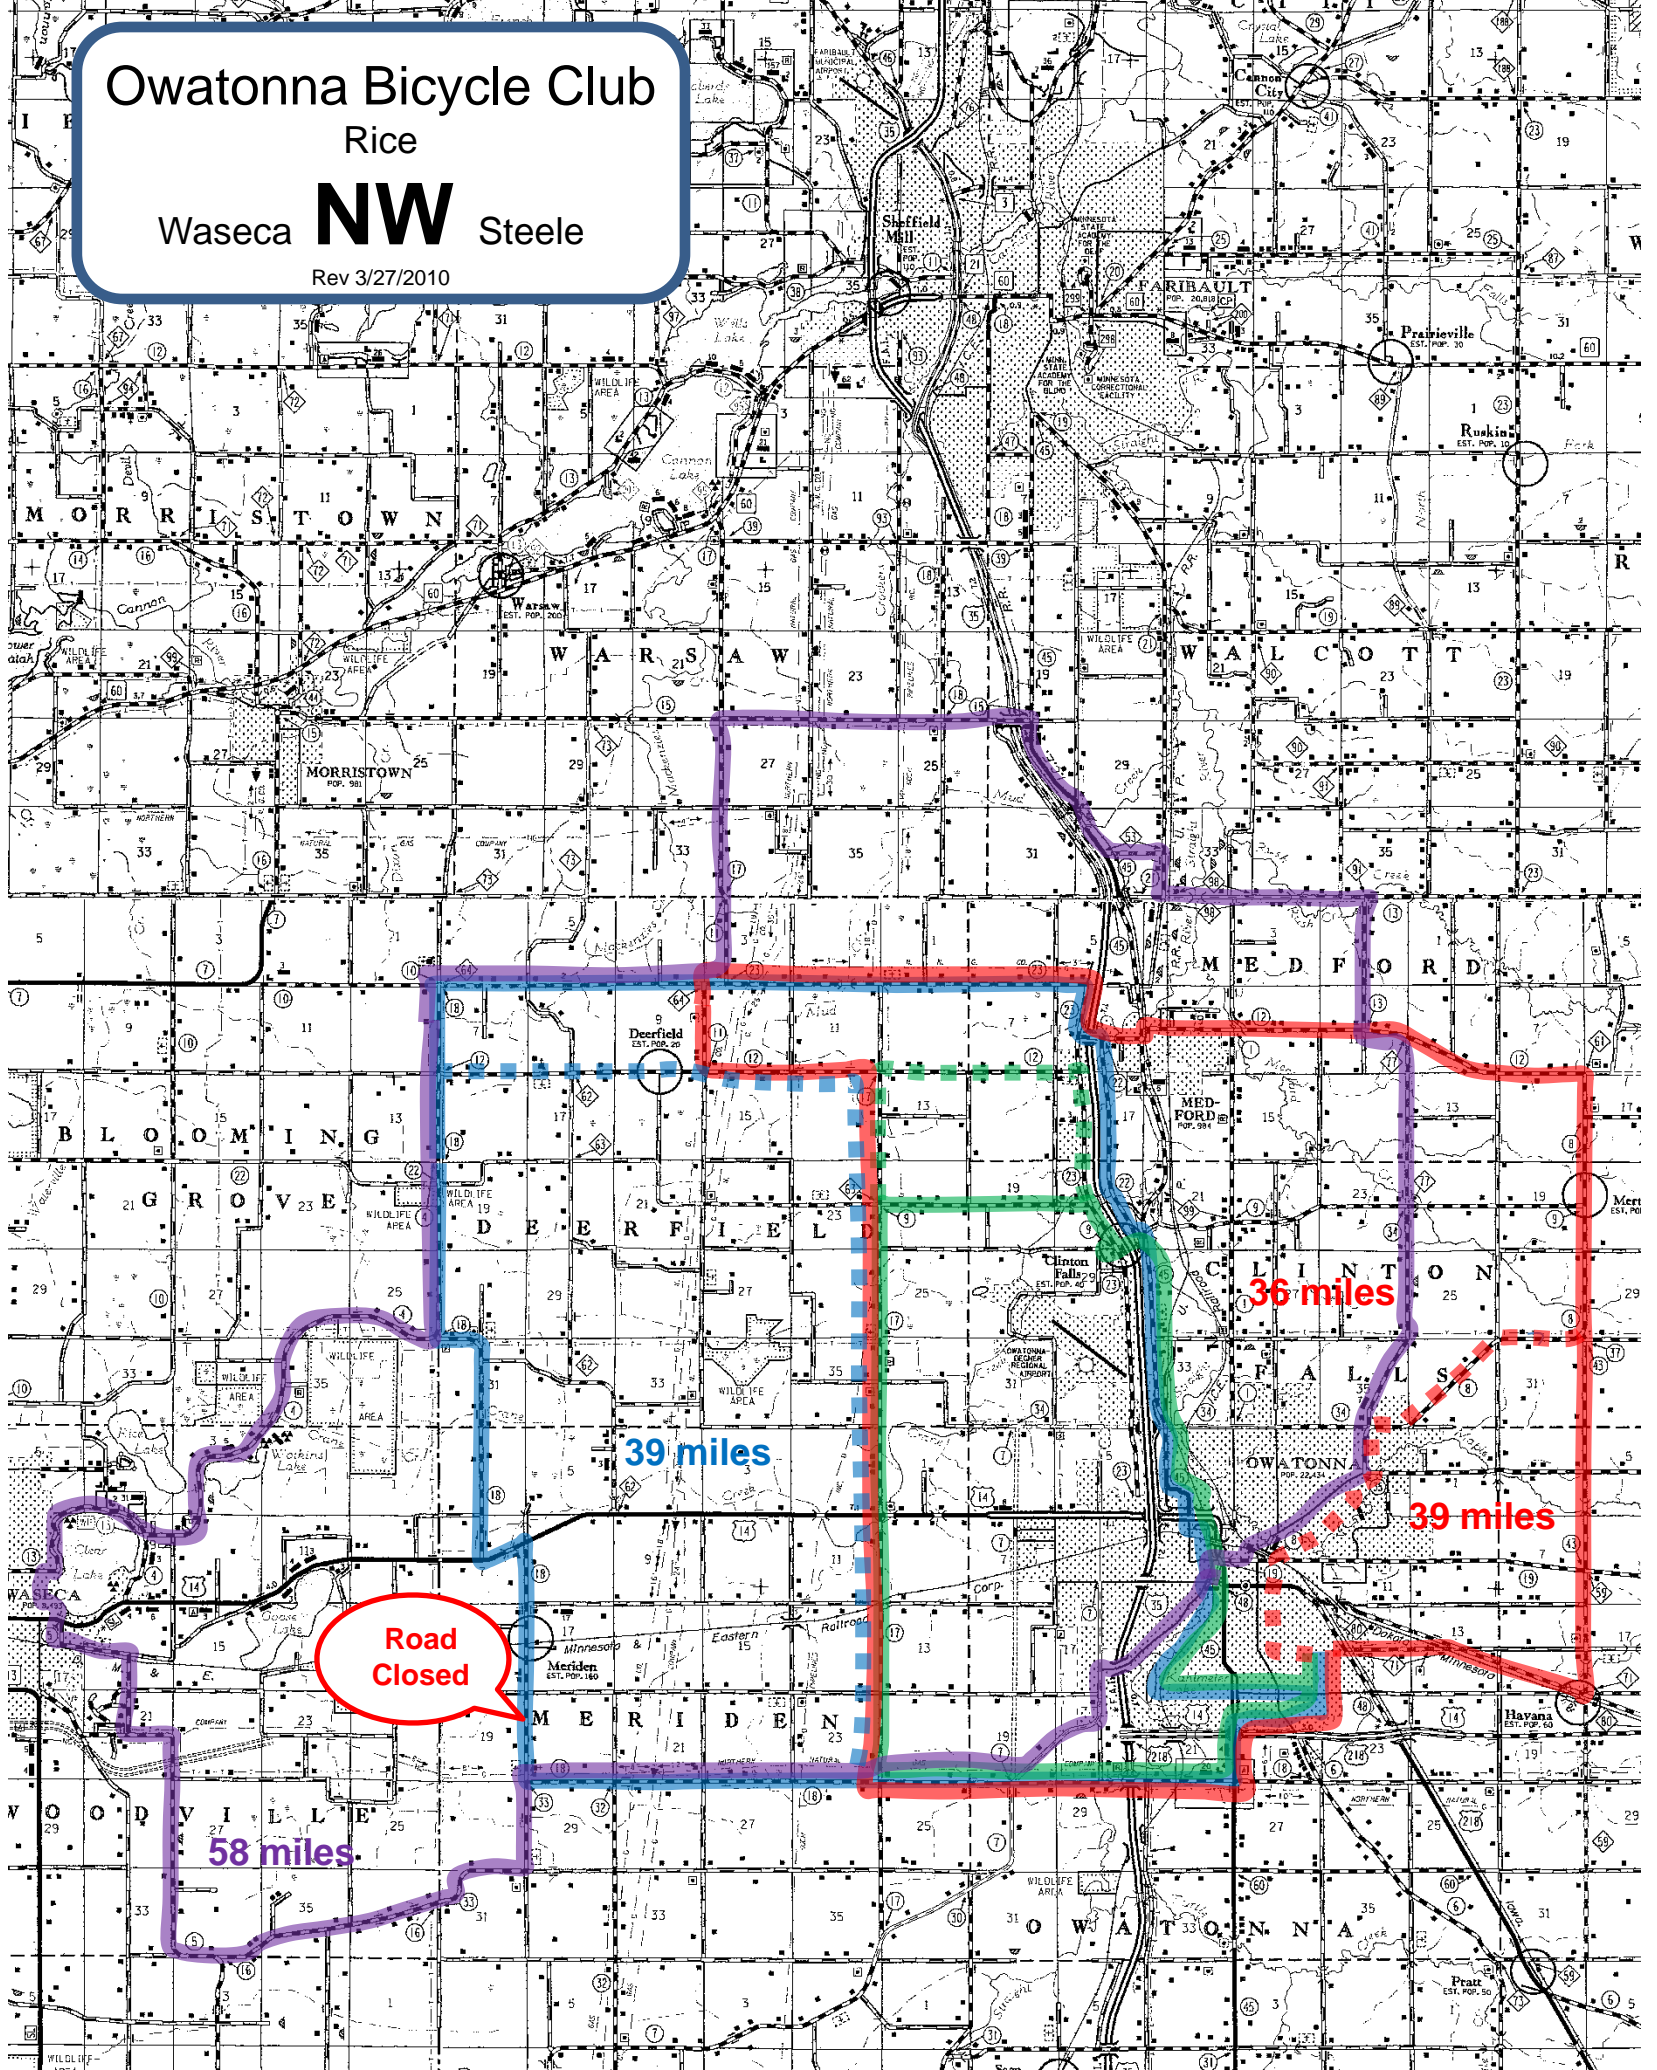

# Owatonna Bicycle Club

Rice

Waseca **NW** Steele

Rev 3/27/2010

Road Closed

58 miles

39 miles

36 miles

39 miles

# Owatonna Bicycle Club

Rice

Steele **NE** Dodge

Rev 3/27/2010

# Owatonna Bicycle Club

Steele **SE** Dodge

Rev 3/27/2010