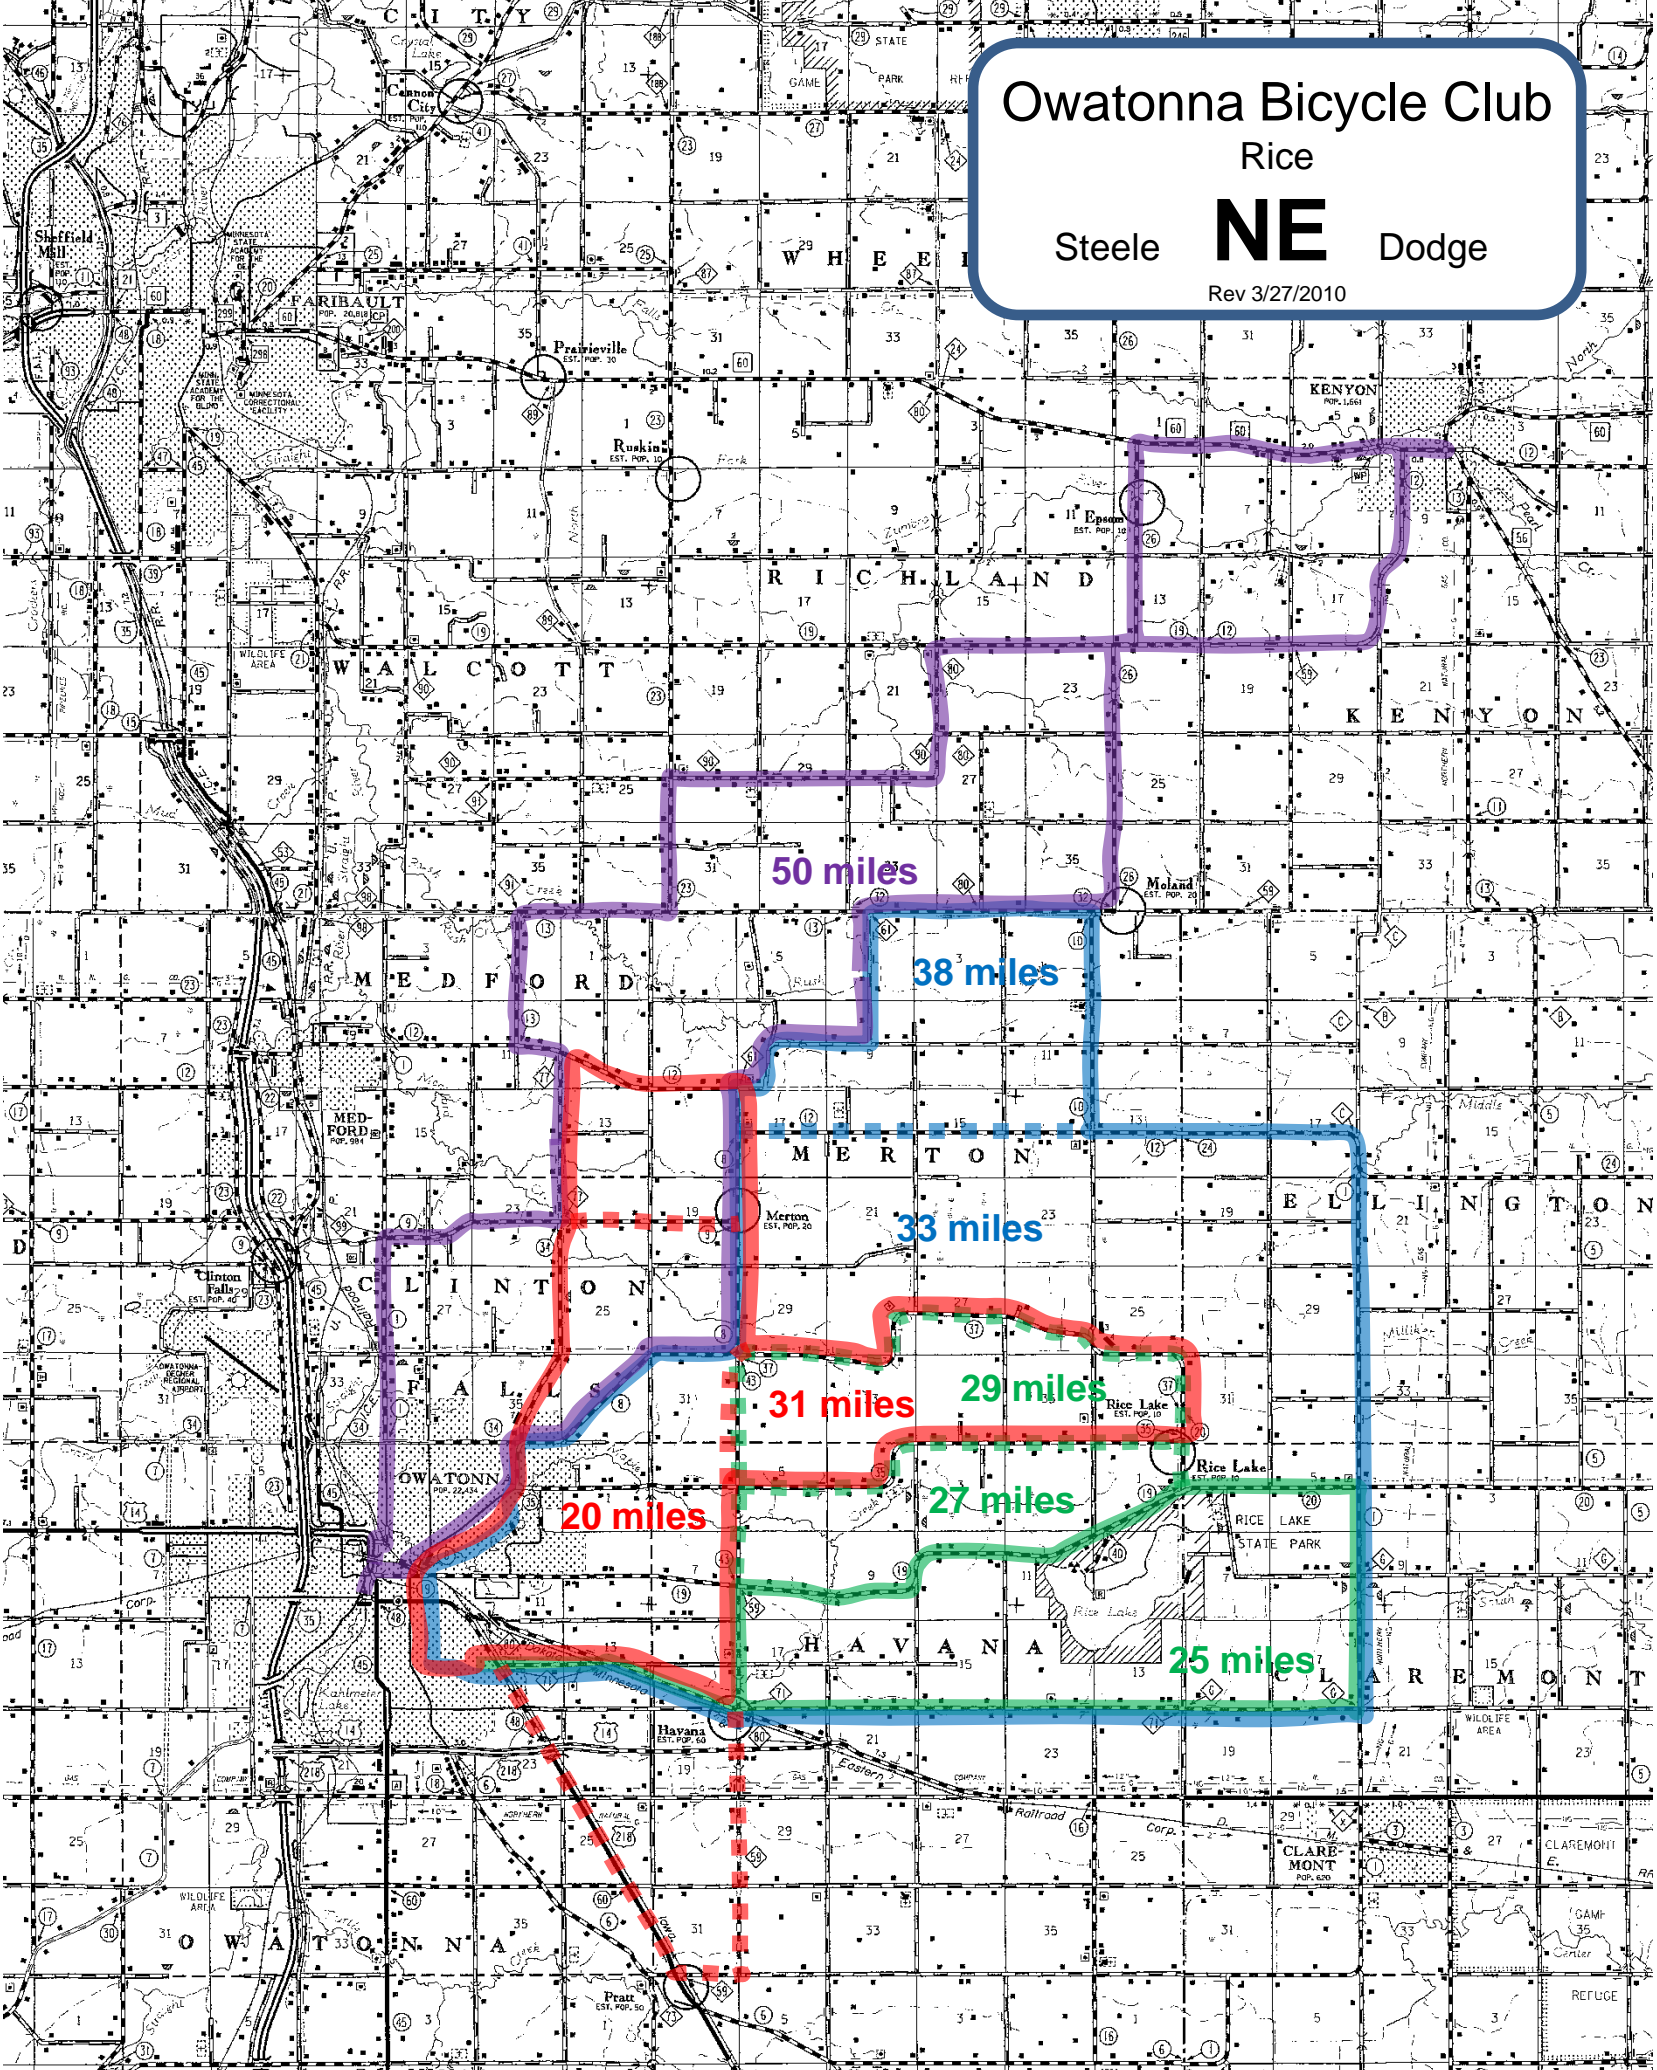

# Owatonna Bicycle Club

Rice

Waseca **NW** Steele

Rev 3/27/2010

Road Closed

58 miles

39 miles

36 miles

39 miles

# Owatonna Bicycle Club

Rice

Steele **NE** Dodge

Rev 3/27/2010

# Owatonna Bicycle Club

Steele **SE** Dodge

Rev 3/27/2010