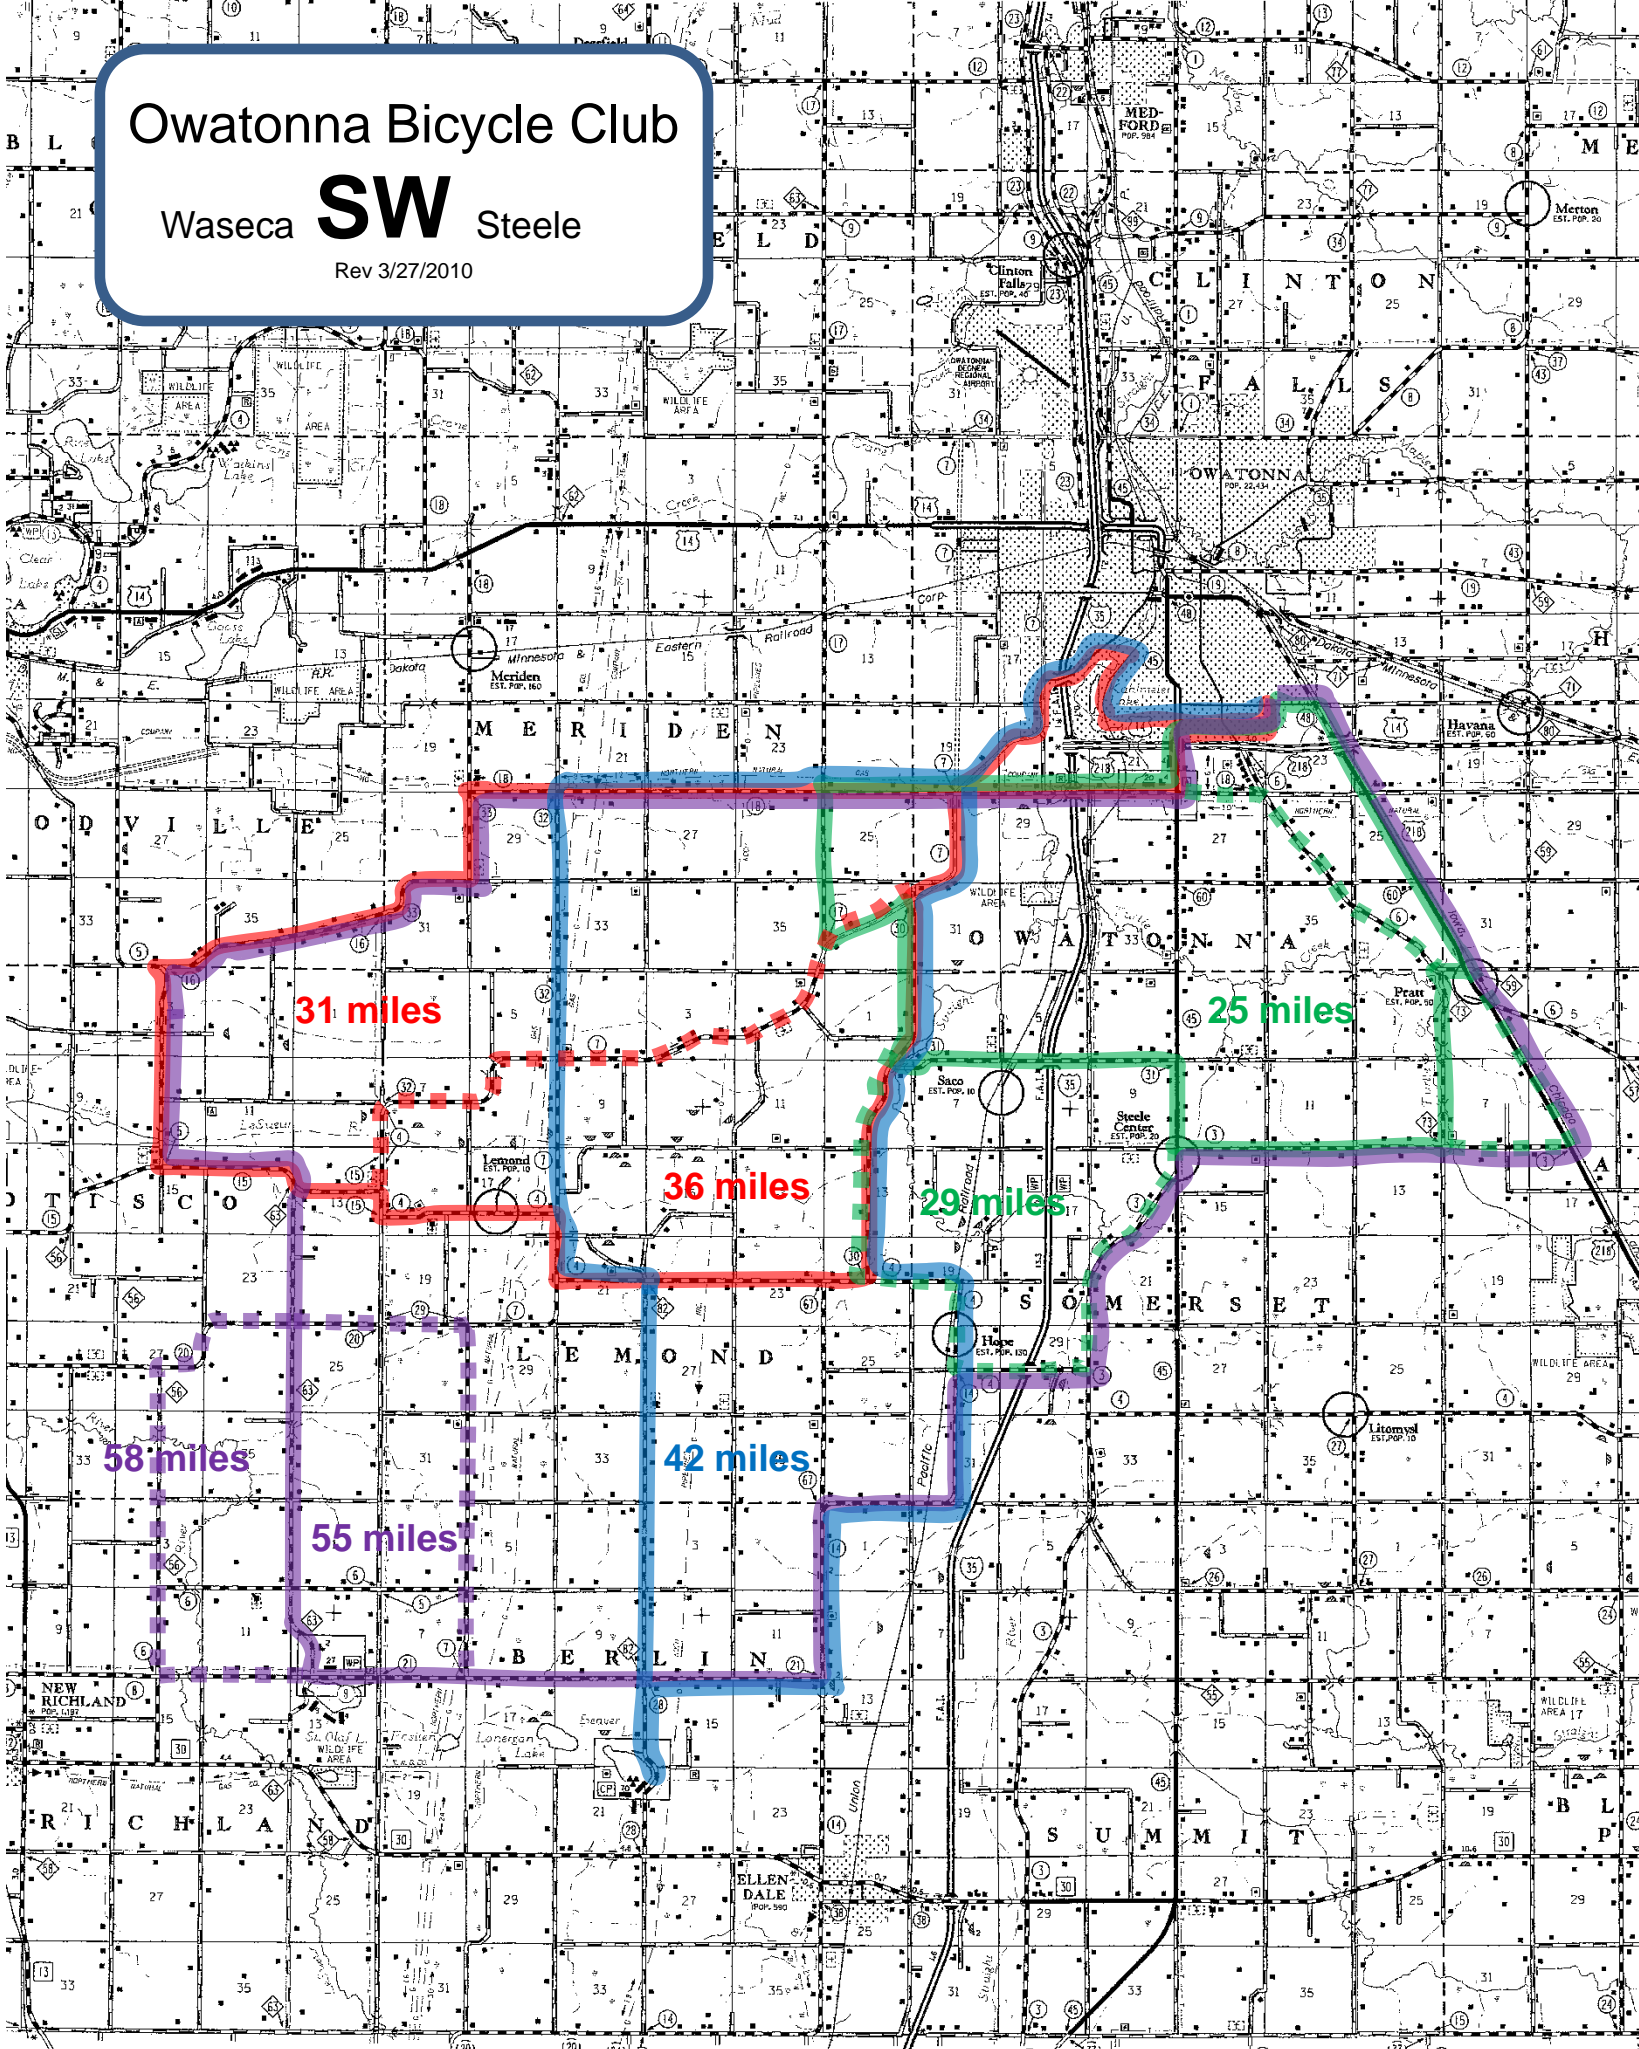

# Owatonna Bicycle Club

Rice

Waseca **NW** Steele

Rev 3/27/2010

Road Closed

58 miles

39 miles

36 miles

39 miles

# Owatonna Bicycle Club

Rice

Steele **NE** Dodge

Rev 3/27/2010

# Owatonna Bicycle Club

Steele **SE** Dodge

Rev 3/27/2010